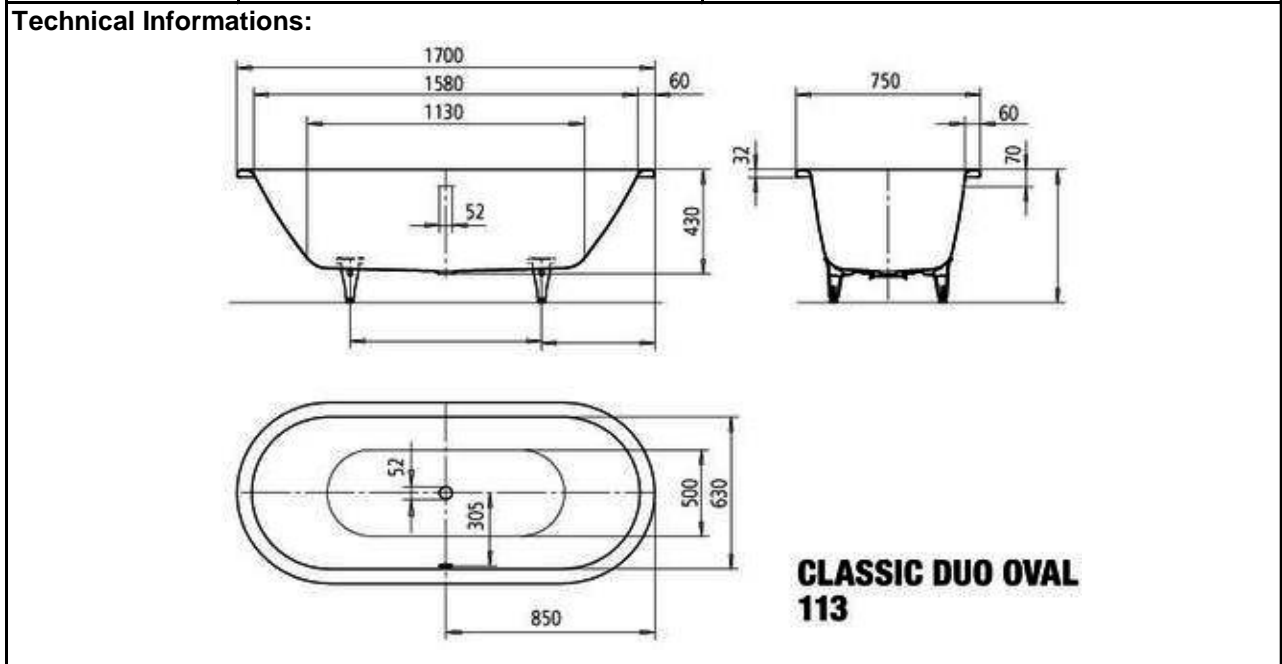

SPECIFICATION SHEET

BRAND:	KALDEWEI	Product Photo: 
ORIGIN:	Germany	
SERIES:	CLASSIC DUO OVAL	
PRODUCT DESCRIPTION:	113 Classic Duo Oval Two-seater Inlay bath 3.5mm steel enamel with anti-slip Ø435mm water volume: 124 L	
MODEL No.	2914 3000 0001	
FINISH/COLOUR:	Alpine white	
DIMENSIONS:	1700 x 750 x 430mm	
OPTIONAL MATCHING PARTS:	4002 waste and overflow 5030 allround leg set	